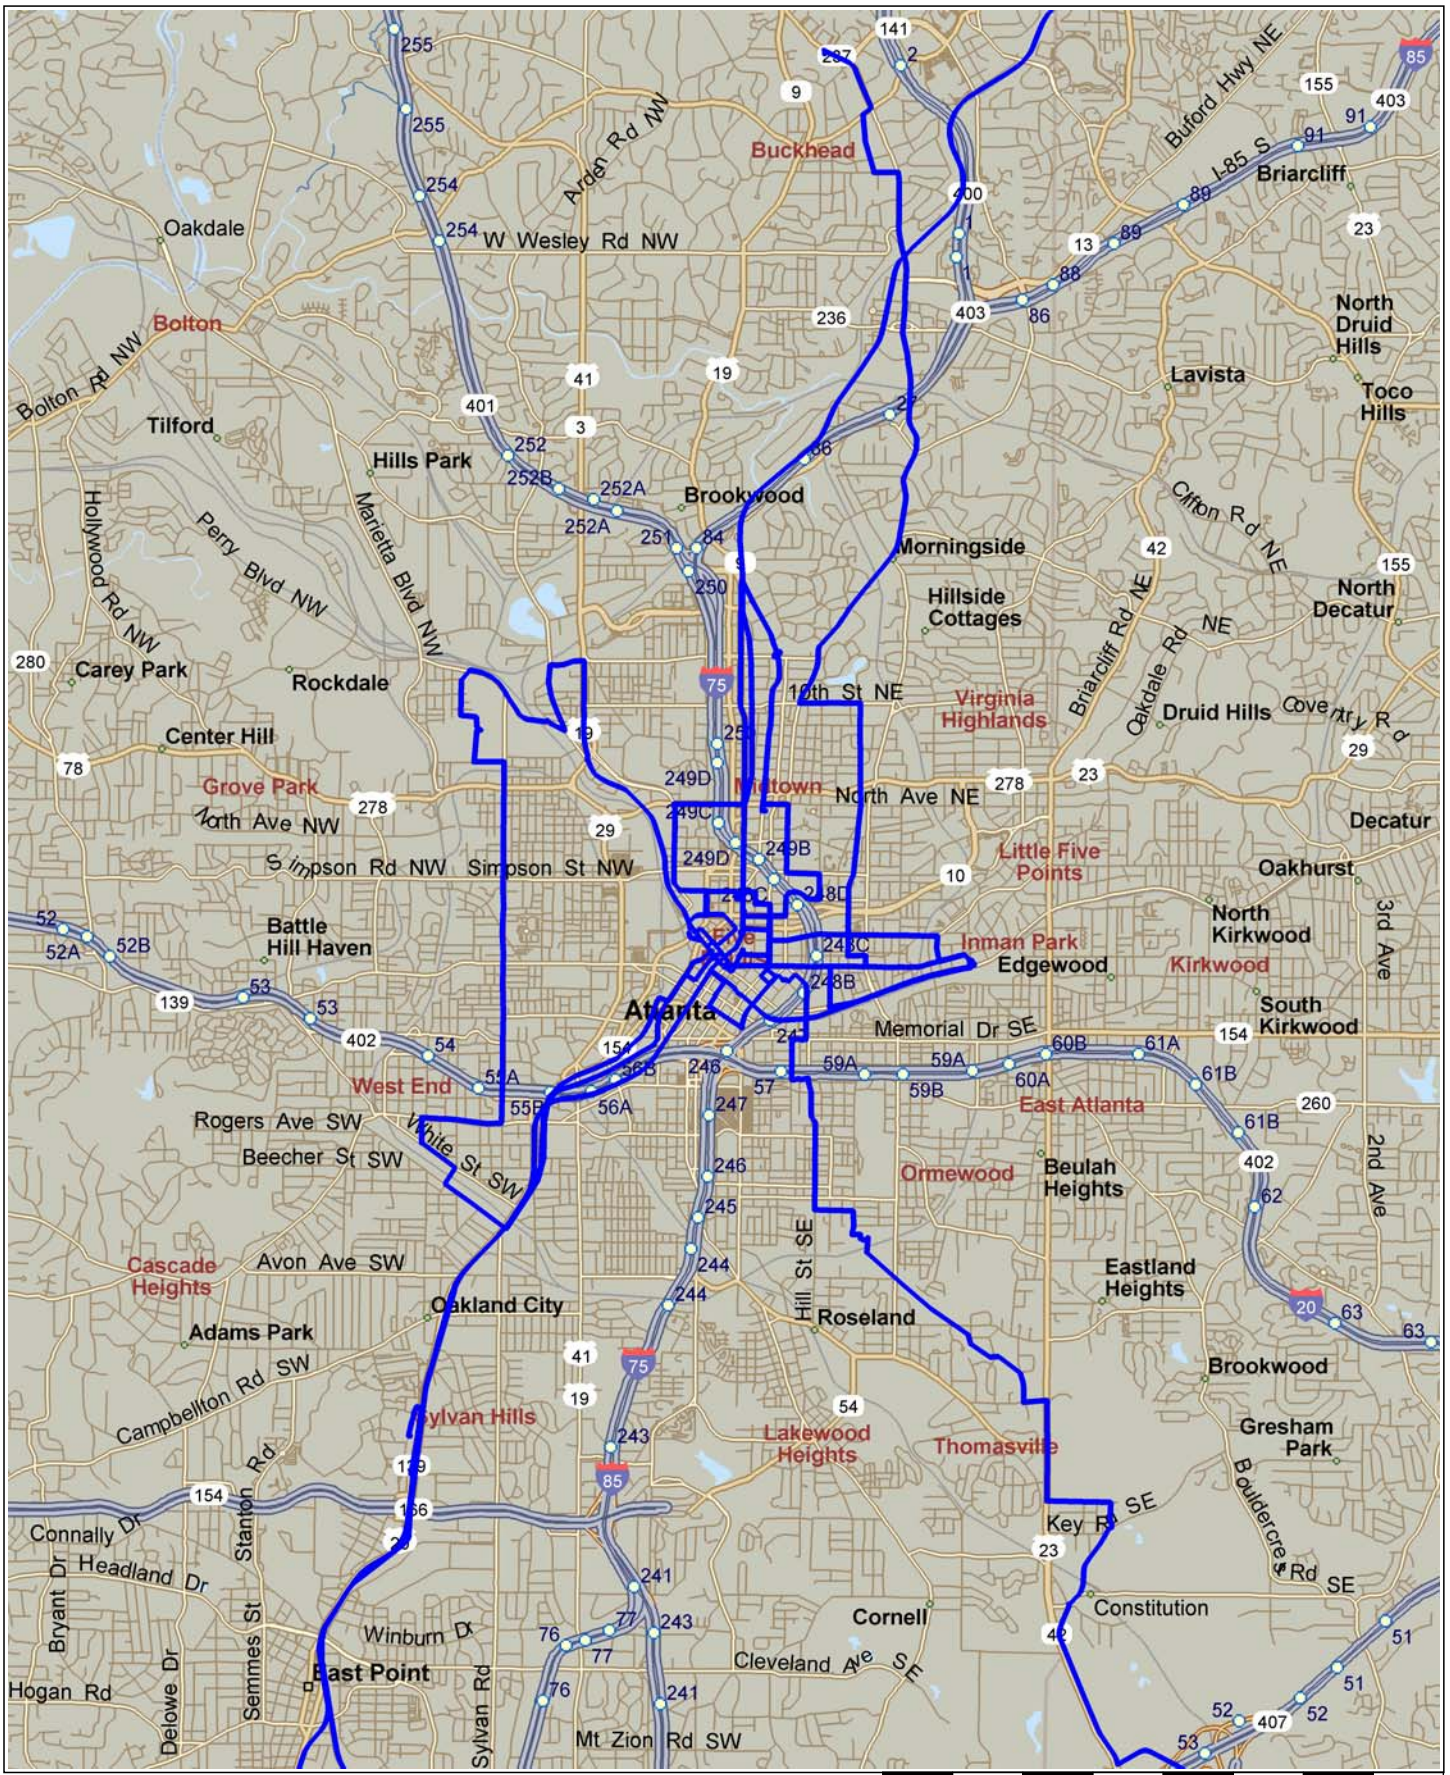

Atlanta Market 2011-12-12

Copyright © and (P) 1988–2008 Microsoft Corporation and/or its suppliers. All rights reserved. <http://www.microsoft.com/mappoint/>
Certain mapping and direction data © 2008 NAVTEQ. All rights reserved. The Data for areas of Canada includes information taken with permission from Canadian authorities, including: © Her Majesty the Queen in Right of Canada. © Queen's Printer for Ontario. NAVTEQ and NAVTEQ ON BOARD are trademarks of NAVTEQ. © 2008 Tele Atlas North America, Inc. All rights reserved. Tele Atlas and Tele Atlas North America are trademarks of Tele Atlas, Inc. © 2008 by Applied Geographic Systems. All rights reserved.