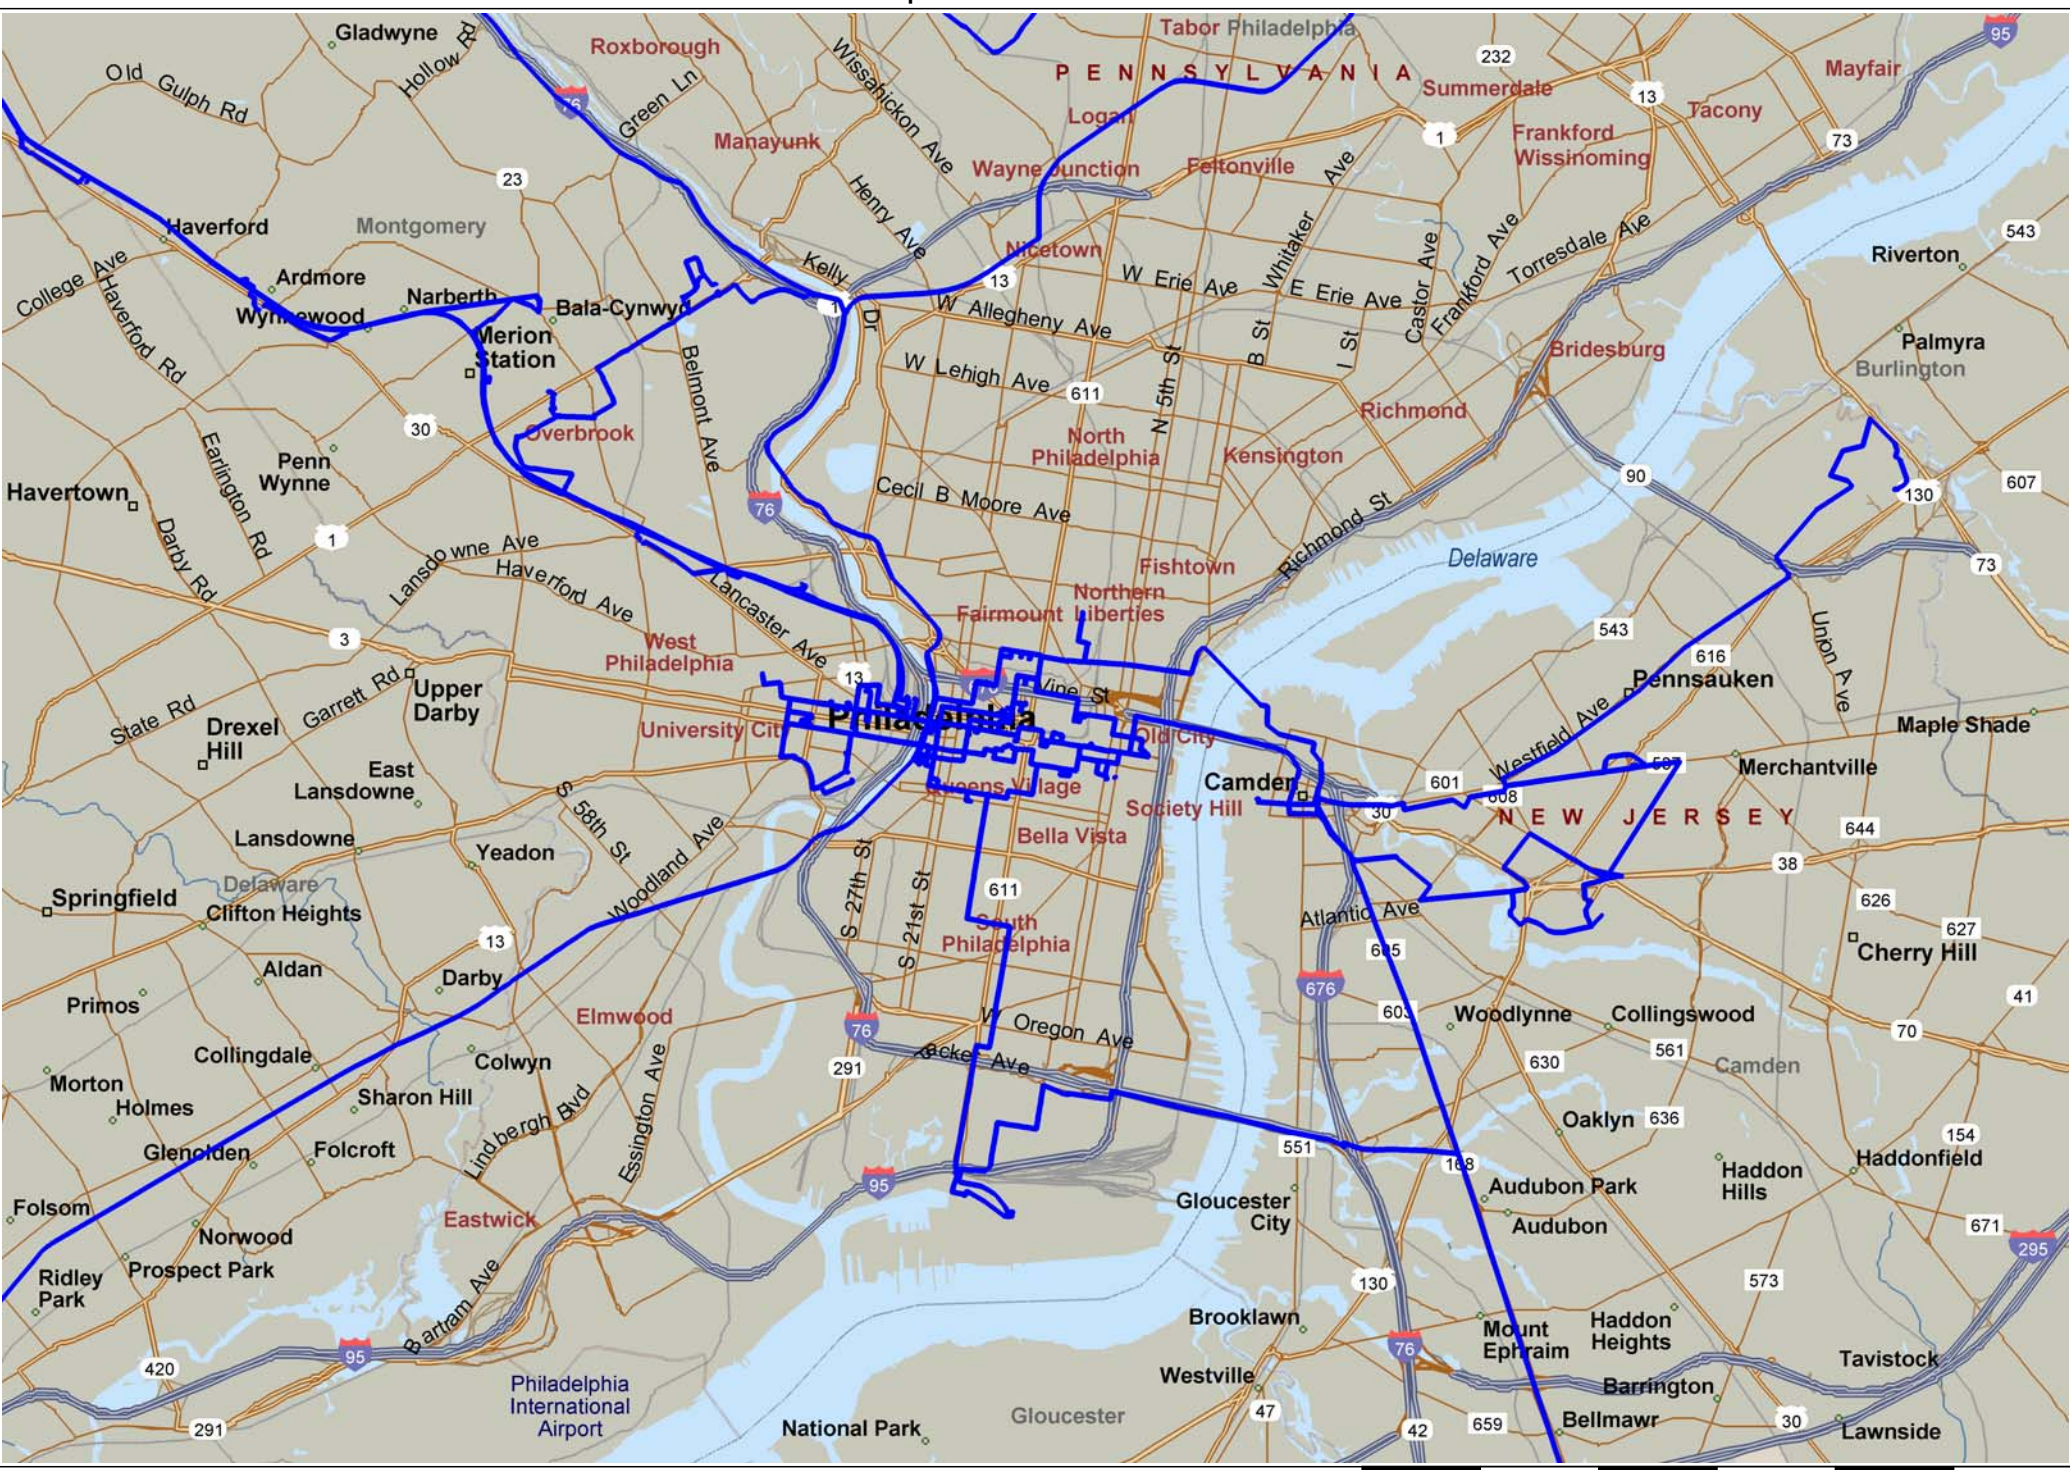

Philadelphia Market 2011-12-12

Copyright © and (P) 1988–2008 Microsoft Corporation and/or its suppliers. All rights reserved. <http://www.microsoft.com/mappoint/>
Certain mapping and direction data © 2008 NAVTEQ. All rights reserved. The Data for areas of Canada includes information taken with permission from Canadian authorities, including: © Her Majesty the Queen in Right of Canada, © Queen's Printer for Ontario. NAVTEQ and NAVTEQ ON BOARD are trademarks of NAVTEQ. © 2008 Tele Atlas North America, Inc. All rights reserved. Tele Atlas and Tele Atlas North America are trademarks of Tele Atlas, Inc. © 2008 by Applied Geographic Systems. All rights reserved.