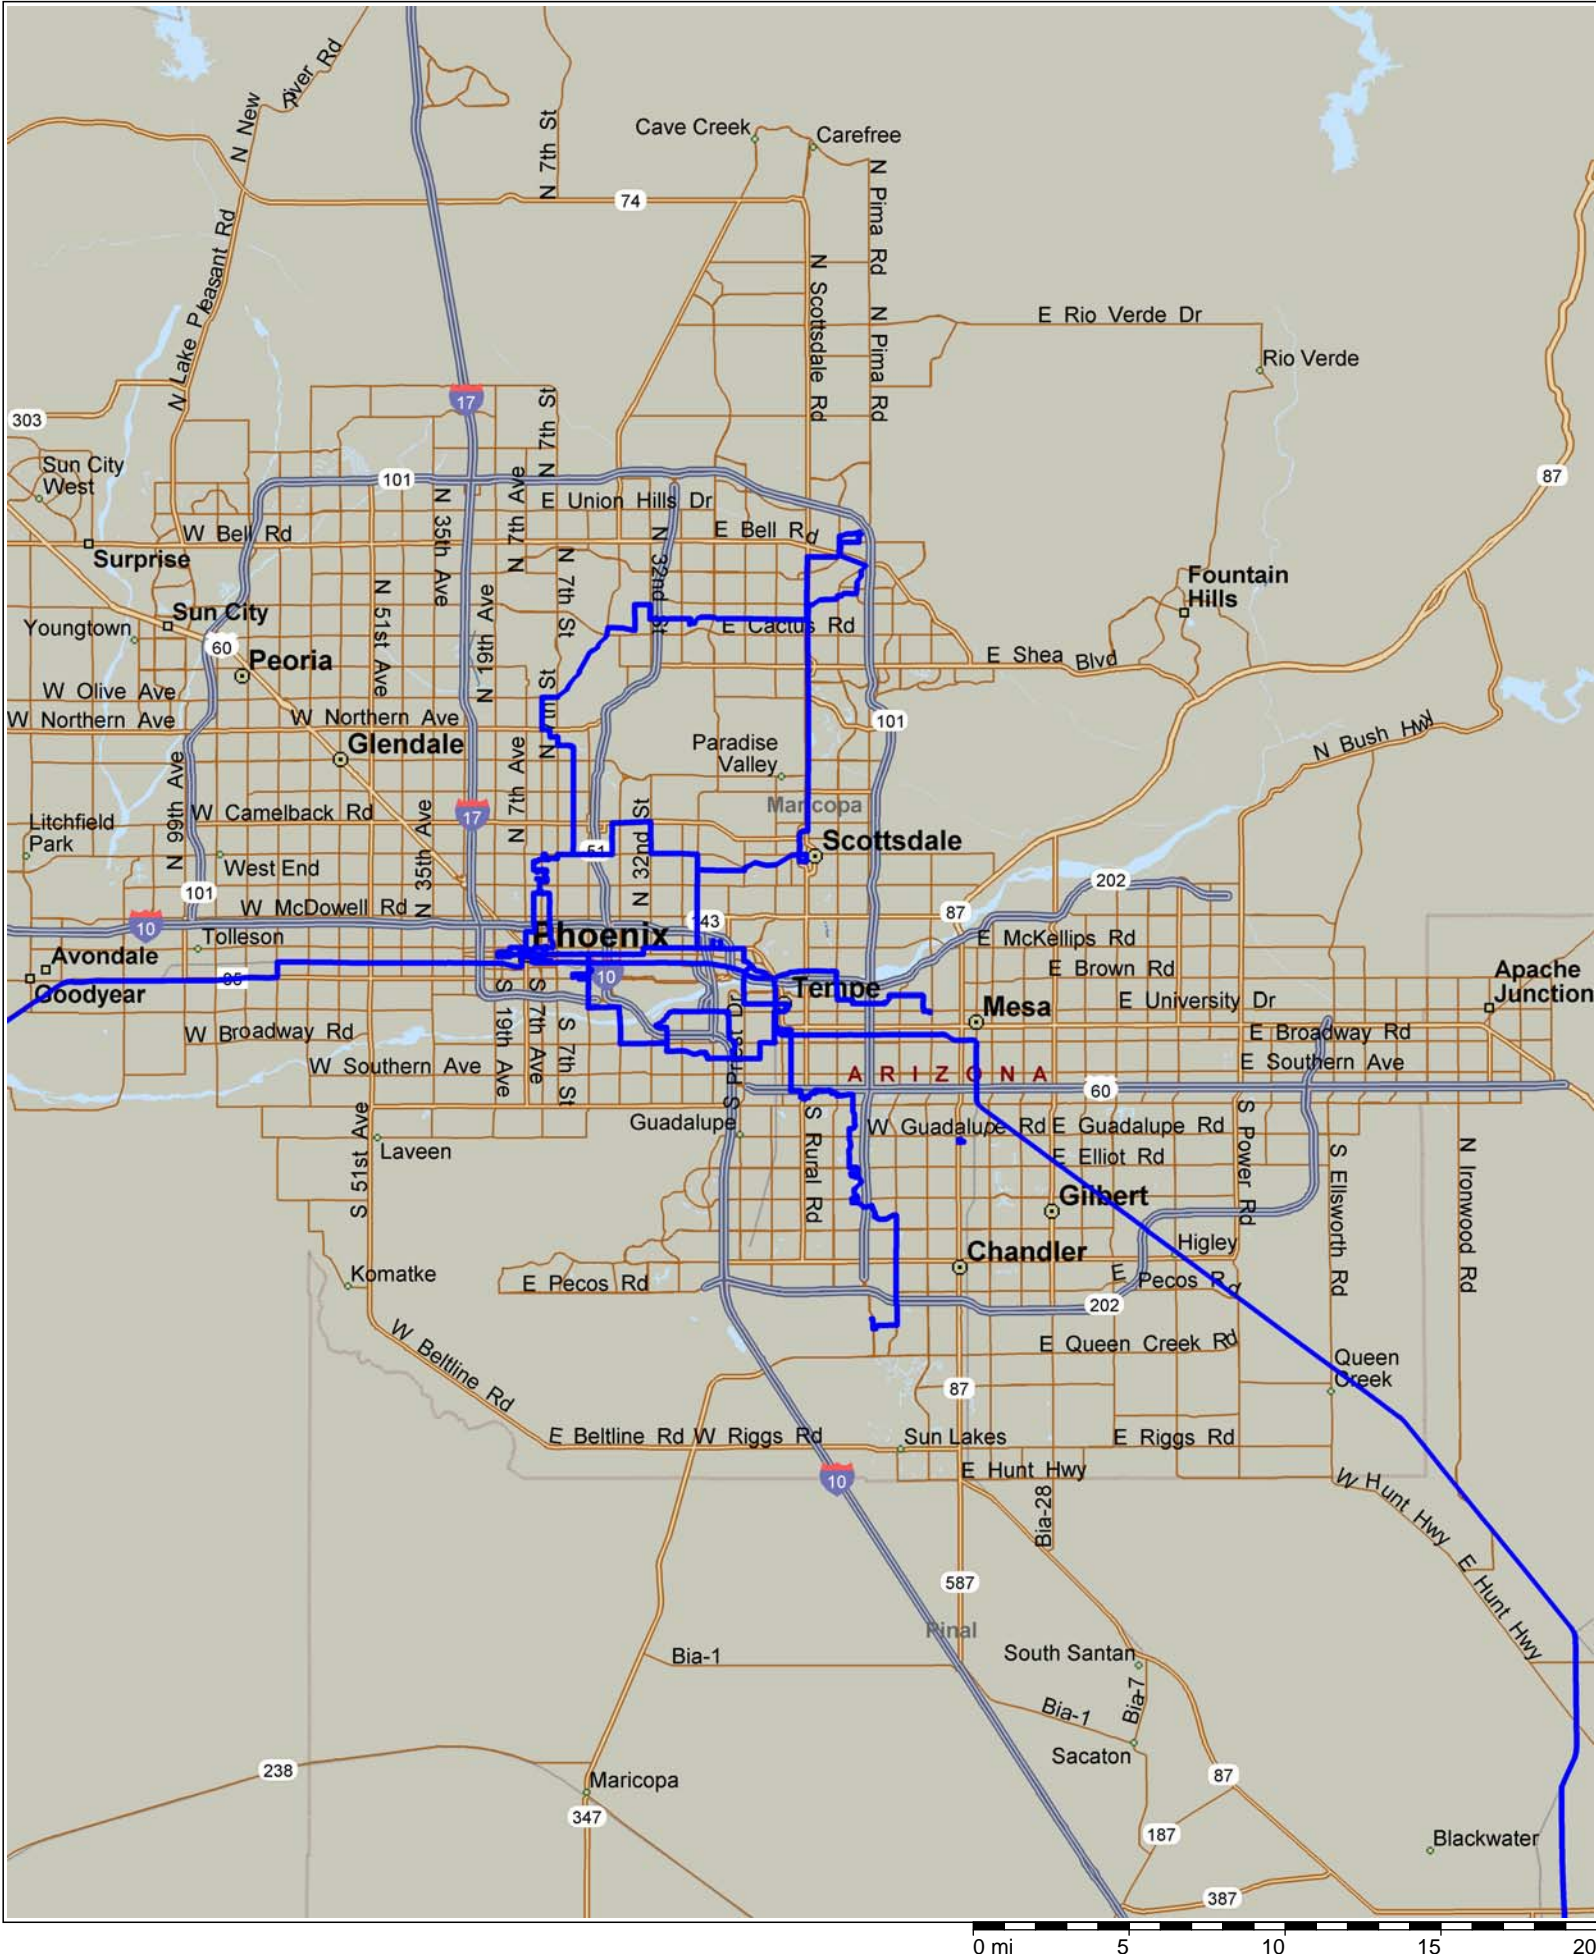

Phoenix Market 2011-12-12

0 mi 5 10 15 20

Copyright © and (P) 1988–2008 Microsoft Corporation and/or its suppliers. All rights reserved. <http://www.microsoft.com/mappoint/>
Certain mapping and direction data © 2008 NAVTEQ. All rights reserved. The Data for areas of Canada includes information taken with permission from Canadian authorities, including: © Her Majesty the Queen in Right of Canada. © Queen's Printer for Ontario. NAVTEQ and NAVTEQ ON BOARD are trademarks of NAVTEQ. © 2008 Tele Atlas North America, Inc. All rights reserved. Tele Atlas and Tele Atlas North America are trademarks of Tele Atlas, Inc. © 2008 by Applied Geographic Systems. All rights reserved.